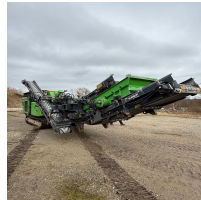

Meta Fields