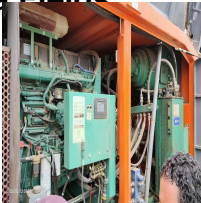

Meta Fields