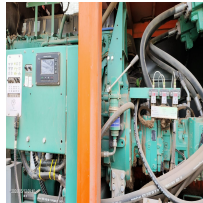

Meta Fields