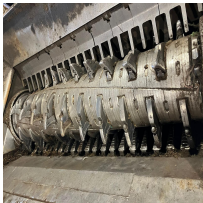

Meta Fields